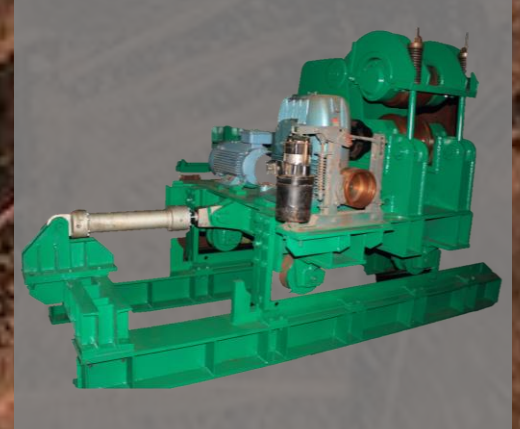

Billet Ejector